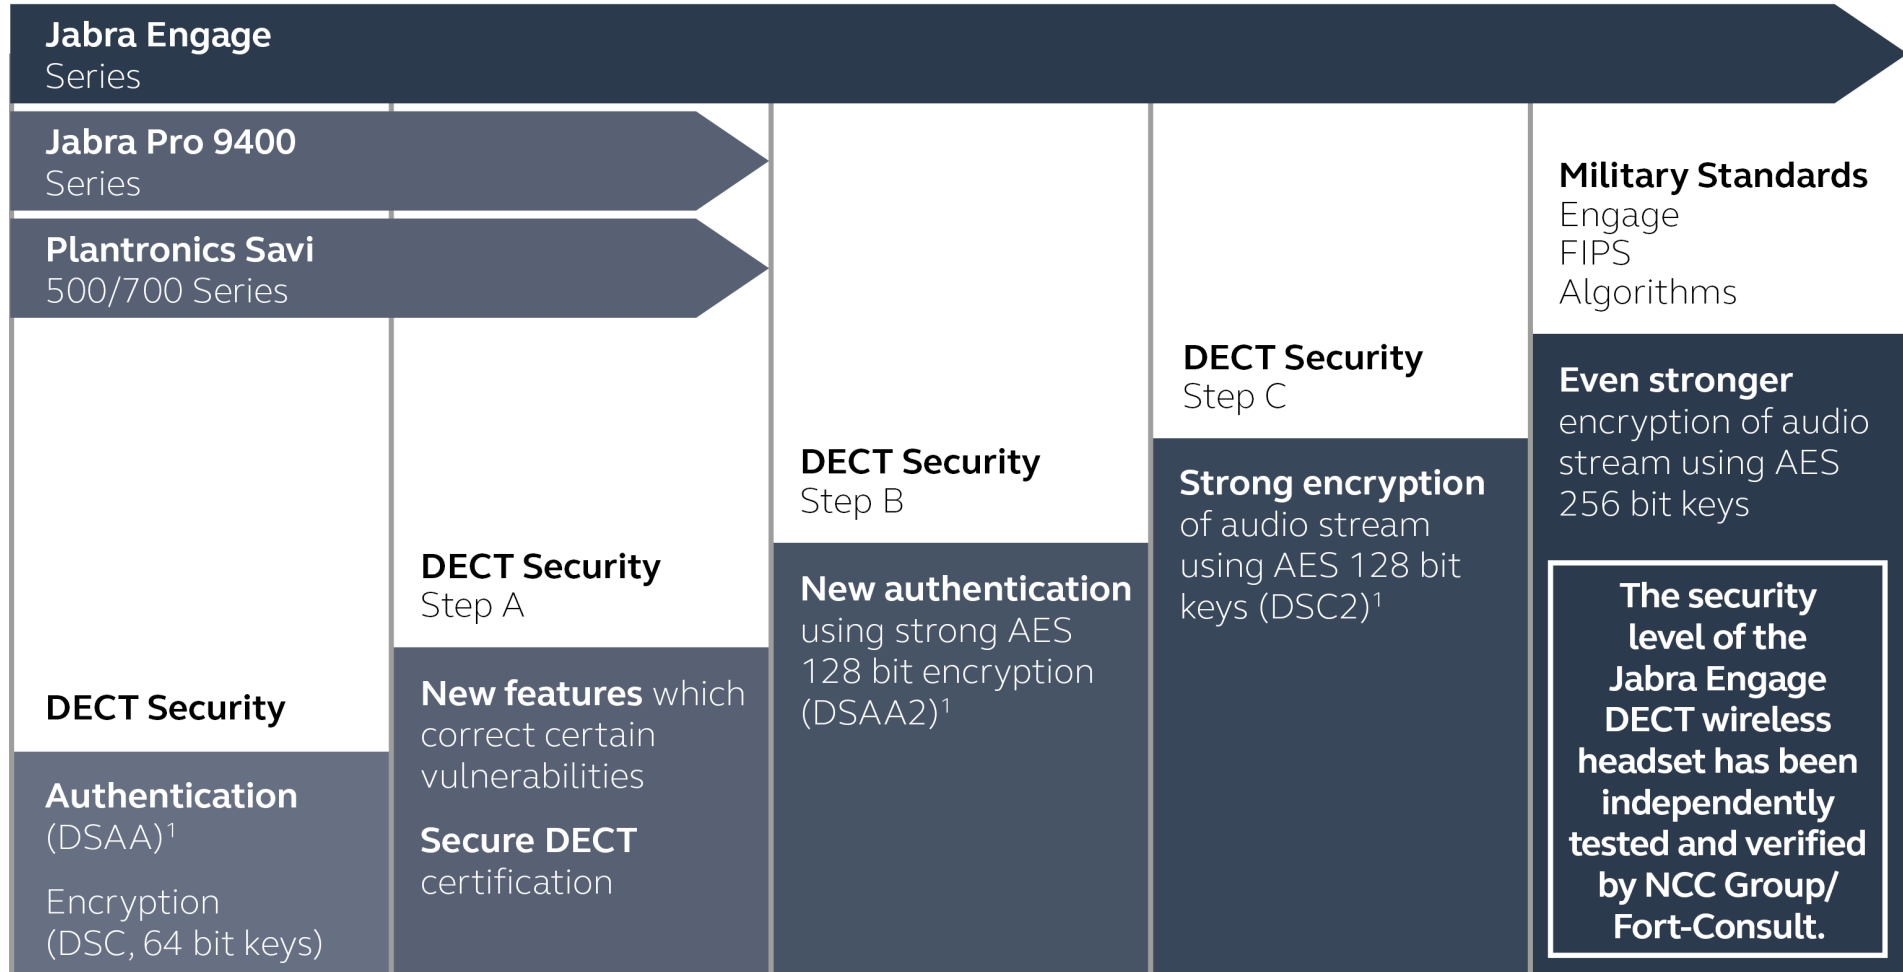

Federal, State and Local Government

DECT and FIPS security