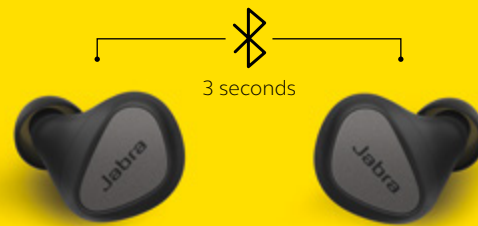

HOW TO USE - CALLS

LEFT

RIGHT

HOW TO USE - MUSIC

LEFT

RIGHT

Tap both buttons simultaneously to power off. Press any button to power on. See the User Manual for button functionality when using either earbud.

FEATURES

BENEFITS

Audio	Hybrid ANC	Combining feedforward and feedback ANC through internal and external microphones to block out more noise
	Adjustable HearThrough	Lets you hear the outside world without removing your earbuds
	SBC, AAC and Qualcomm® aptX™	Audio codecs for enhanced music quality
	Customizable EQ	Instant access to music
	6-microphone technology	Hear your music your way with the customizable equalizer, available in the Jabra Sound+ app
Connectivity	Bluetooth Multipoint	Stay connected to two devices at the same time
	Bluetooth 5.2	No audio dropouts or interruptions
	Device Pairing	Pair up to 6 devices
Ease of use	Use either earbud	Always have one bud ready when the other one is charging
	Rechargeable battery	Up to 7 hours battery in the buds (ANC on), and up to 28 hours with the case
	Wireless charging	Compatible with Qi-enabled wireless charging pads (wireless charging pad included)
	Fast charge	10 minutes of charge gets you up to 1 hour of battery
	Google Fast Pair	Pair to your mobile device in an instant. Works with Android OS 6.0 or higher
	Microsoft Swift Pair	Pair to your PC, laptop or tablet in an instant**. Works with Windows 10.0 or higher
	Voice Assistance	Alexa Built-in, Siri® and Google Assistant (Android only)
Design & comfort	MyControls	Configure your button functions with MyControls, available in the Jabra Sound+ app
	Closed earbud design	Designed to achieve a sealed fit that helps with noise isolation
Durability	Accessories	3 pairs of round silicon EarGels™ (S, M, L), a charging case, a USB-A to USB-C cable, and wireless charging pad
	IP55-rated earbuds	Earbuds protected from dust and water and made from premium, durable materials with a 2-year warranty***
App	Jabra Sound+	Access customizable EQ, Find my Jabra and firmware updates

*Spotify Tap playback/Voice assistant button can be re-configured in the Jabra Sound+ app

**Functionality may be limited by PC, operating system and application

***Against failure from dust and water with Jabra Sound+ app registration