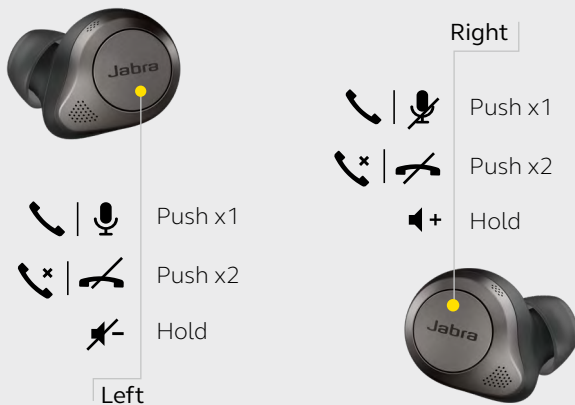

HOW TO USE – CALLS*

HOW TO USE – MUSIC*

FEATURES	BENEFITS
Connectivity Bluetooth 5.1 Multi-connect	No audio dropouts or interruptions – Jabra 5 th generation true wireless Pair up to 8 devices, and connect up to 2 devices at a time
Audio Jabra Advanced Active Noise Cancellation (ANC) TM Adjustable HearThrough 6-microphone technology AAC and SBC audio codecs Customizable equalizer MySound	Fully adjustable ANC gives you complete control over your level of noise cancellation Fully adjustable HearThrough lets you hear the outside world without removing your earbuds Noise reduction for received voice audio on calls, and wind protection on outgoing voice audio Enhanced sound performance Hear your music your way with a customizable equalizer, available in the Jabra Sound+ app Tailor your music to your individual hearing profile, available in the Jabra Sound+ app
Ease of use Rechargeable battery Fast Charge Qi wireless charging certified MyControls Voice assistant enabled	Up to 25 hours battery with charging case (ANC on) Get 60 minutes of battery from 15 minutes of charging in the charging case Compatible with Qi-enabled wireless charging pads (wireless charger not included) Configure your button functions with MyControls, available in the Jabra Sound+ app Comes with Alexa Built-in, also works with Siri® & Google Assistant TM
Design & comfort Semi-open design with pressure relief vents Accessories	Enhances comfort by relieving pressure build-up in the ear, and improves call experience by reducing the isolating ‘earplug’ effect common with in-ear headphones, for a better voice experience 3 pairs of oval silicon EarGels TM (S, M, L) and a USB-C cable
Durability IPX4-rated Earbuds	Made from premium, durable materials with a 2-year warranty against dust and water**
App Jabra Sound+	Access MyControls, MySound, call settings and more