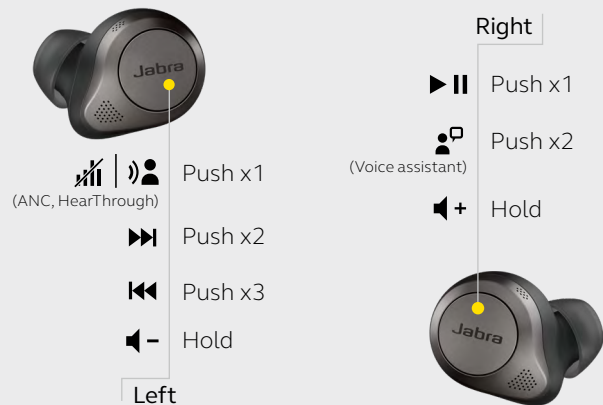

HOW TO USE – CALLS*

HOW TO USE – MUSIC*

FEATURES	BENEFITS
Connectivity Bluetooth 5.1 Multi-connect	No audio dropouts or interruptions – Jabra 5 th generation true wireless Pair up to 8 devices, and connect up to 2 devices at a time
Audio Jabra Advanced Active Noise Cancellation (ANC) TM Adjustable HearThrough 6-microphone technology AAC and SBC audio codecs Customizable equalizer MySound	Fully adjustable ANC gives you complete control over your level of noise cancellation Fully adjustable HearThrough lets you hear the outside world without removing your earbuds Noise reduction for received voice audio on calls, and wind protection on outgoing voice audio Enhanced sound performance Hear your music your way with a customizable equalizer, available in the Jabra Sound+ app Tailor your music to your individual hearing profile, available in the Jabra Sound+ app
Ease of use Rechargeable battery Fast Charge Qi wireless charging certified MyControls Voice assistant enabled	Up to 25 hours battery with charging case (ANC on) Get 60 minutes of battery from 15 minutes of charging in the charging case Compatible with Qi-enabled wireless charging pads (wireless charger not included) Configure your button functions with MyControls, available in the Jabra Sound+ app Comes with Alexa Built-in, also works with Siri® & Google Assistant TM
Design & comfort Semi-open design with pressure relief vents Accessories	Enhances comfort by relieving pressure build-up in the ear, and improves call experience by reducing the isolating ‘earplug’ effect common with in-ear headphones, for a better voice experience 3 pairs of oval silicon EarGels TM (S, M, L) and a USB-C cable
Durability IPX4-rated Earbuds	Made from premium, durable materials with a 2-year warranty against dust and water**
App Jabra Sound+	Access MyControls, MySound, call settings and more