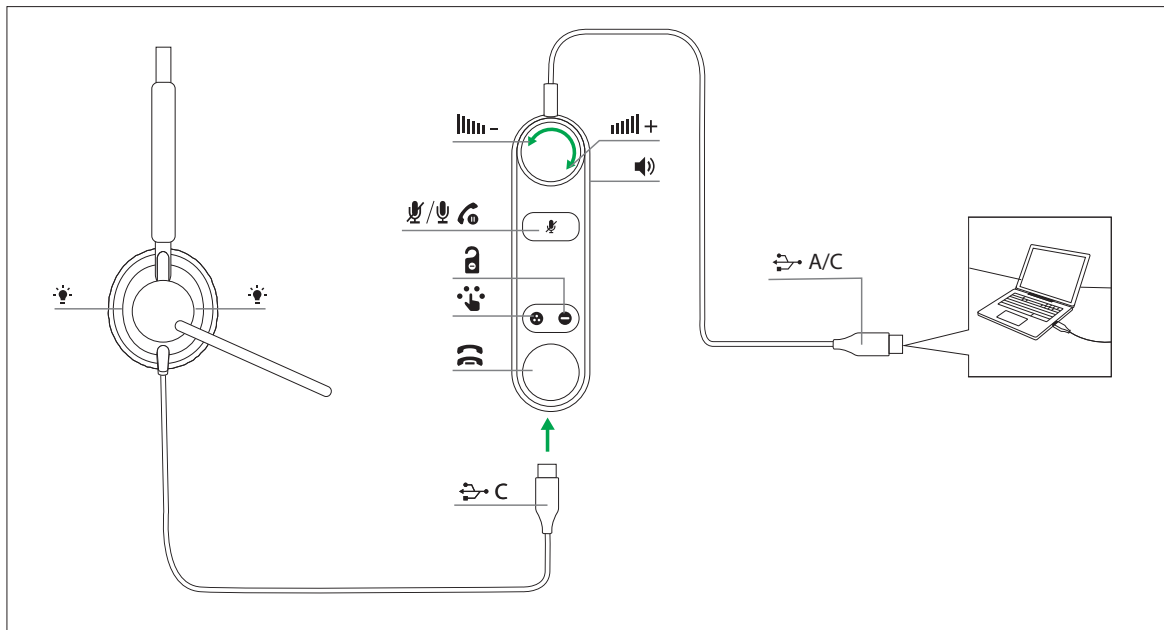

# Jabra Engage 50 II headset and 50 II Link Quick Start Guide

MADE IN CHINA  
MODEL: HSC160, ENC160

© 2022 GN Audio A/S. All rights reserved. Jabra® is a registered trademark of GN Audio A/S.

Declaration of Conformity can be found on [www.jabra.com/doc](http://www.jabra.com/doc)