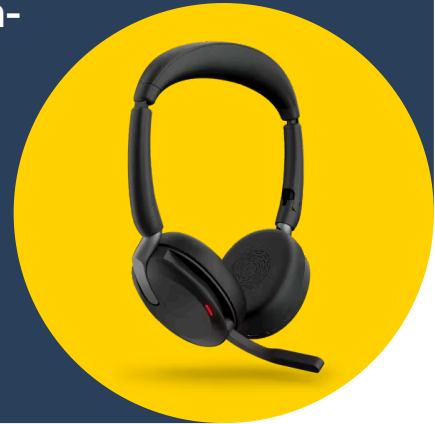

# The most portable professional headset with best-in-class Active Noise Cancellation performance.\*

- › Unique fold-and-go design for portable professionalism
- › Give your voice center stage with voice-isolating Jabra ClearVoice microphone technology
- › Dual connectivity, plug-and-play, and up to 30m/100ft wireless range
- › Best-in-class Hybrid Active Noise Cancellation (ANC) gives noise the silent treatment
- › Out-of-this-world comfort with Jabra Air Comfort technology
- › Certified for leading virtual meeting platforms